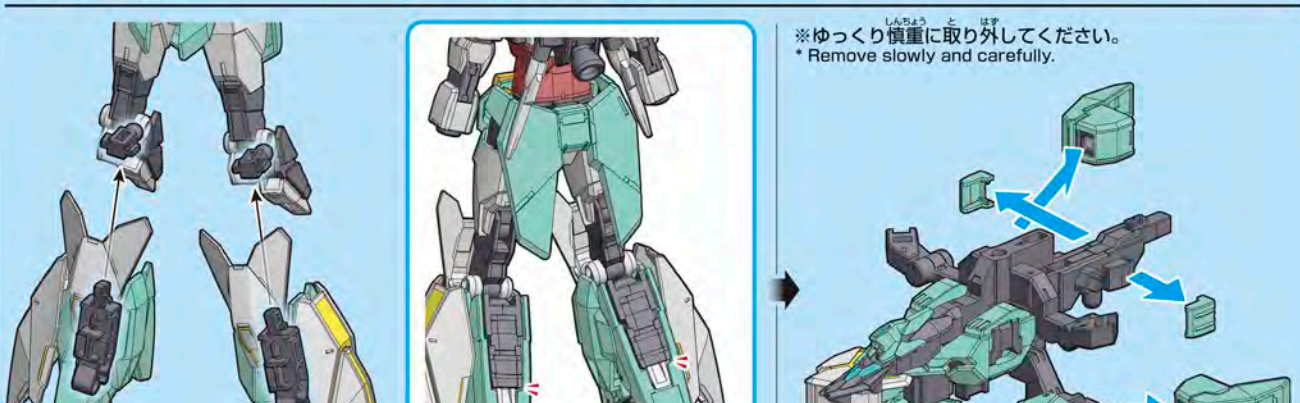

別売りの商品と組み
合わせてカスタマイズ!
Combine with separately sold products to customize!

ネプテイトユニットを
HGBD-R ユーラヴェンガンダム、
HGBD-R ネプテイトウェポンズ
(共に別売り)と組み合わせて
ネプテイトガンダムII!

Combine NEPTEIGHT UNIT with HGBD-R URAIVAN GUNDAM and HGBD-R NEPTEIGHT WEAPONS (both sold separately) to make NEPTEIGHT GUNDAM II!