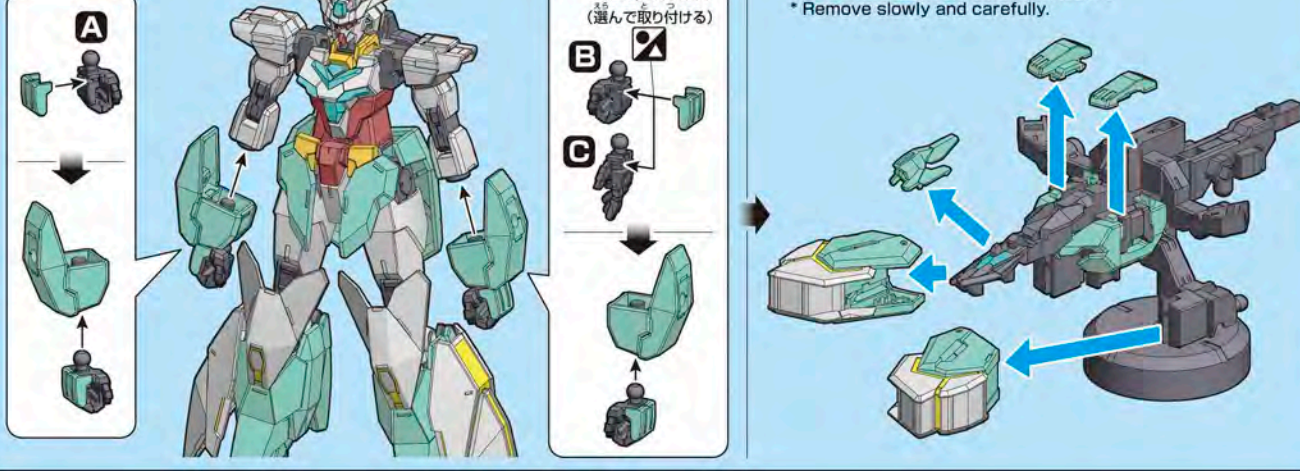

別売りの商品と組み
合わせてカスタマイズ!
Combine with separately sold products to customize!

ネプテイトユニットを
HGBD-R ユーラヴェンガンダム、
HGBD-R ネプテイトウェポンズ
(共に別売り)と組み合わせて
ネプテイトガンダムII!

Combine NEPTEIGHT UNIT with HGBD-R URAIVAN GUNDAM and HGBD-R NEPTEIGHT WEAPONS (both sold separately) to make NEPTEIGHT GUNDAM II!