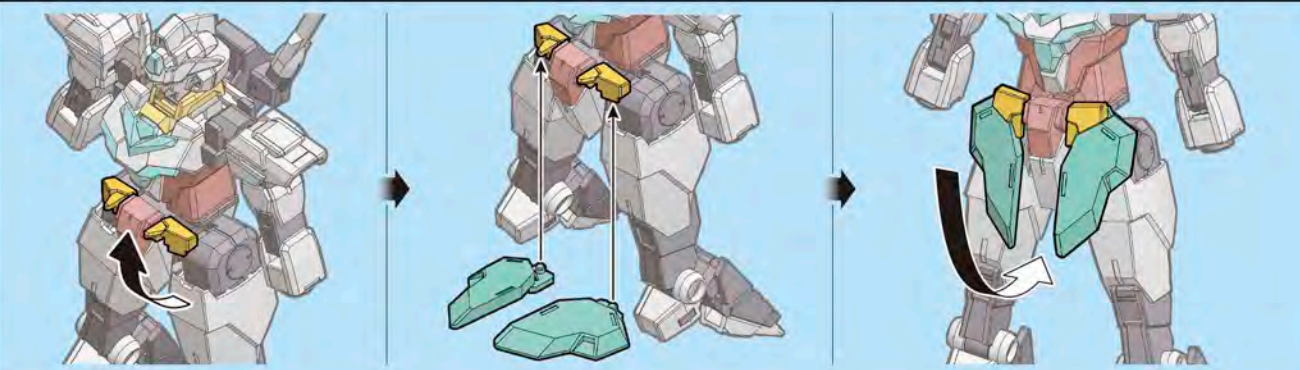

別売りの商品と組み
合わせてカスタマイズ!
Combine with separately sold products to customize!

ネプテイトユニットを
HGBD-R ユーラヴェンガンダム、
HGBD-R ネプテイトウェポンズ
(共に別売り)と組み合わせて
ネプテイトガンダムII!

Combine NEPTEIGHT UNIT with HGBD-R URAIVAN GUNDAM and HGBD-R NEPTEIGHT WEAPONS (both sold separately) to make NEPTEIGHT GUNDAM II!