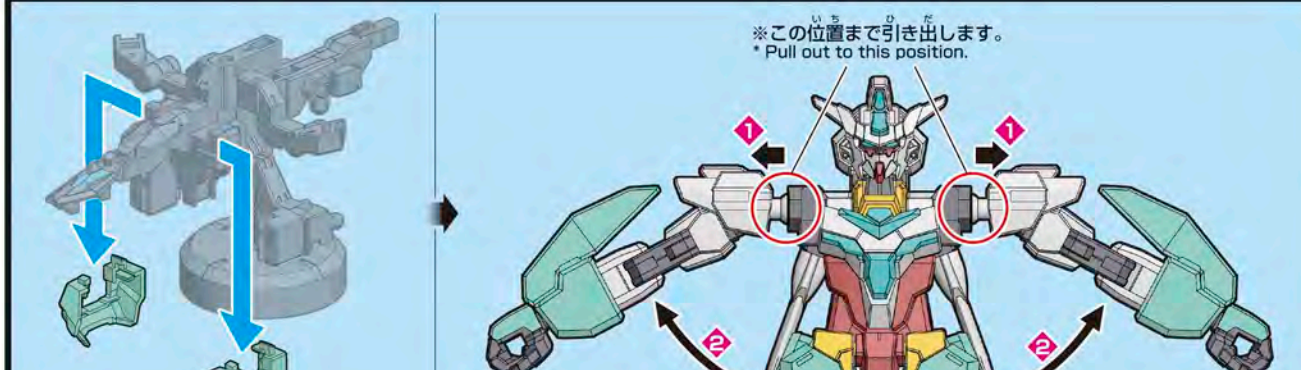

別売りの商品と組み
合わせてカスタマイズ!
Combine with separately sold products to customize!

ネプテイトユニットを
HGBD-R ユーラヴェンガンダム、
HGBD-R ネプテイトウェポンズ
(共に別売り)と組み合わせて
ネプテイトガンダムII!

Combine NEPTEIGHT UNIT with HGBD-R URAIVAN GUNDAM and HGBD-R NEPTEIGHT WEAPONS (both sold separately) to make NEPTEIGHT GUNDAM II!