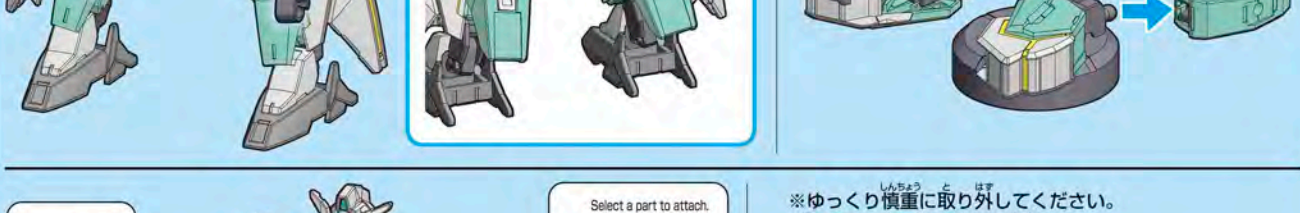

別売りの商品と組み
合わせてカスタマイズ!
Combine with separately sold products to customize!

ネプテイトユニットを
HGBD-R ユーラヴェンガンダム、
HGBD-R ネプテイトウェポンズ
(共に別売り)と組み合わせて
ネプテイトガンダムII!

Combine NEPTEIGHT UNIT with HGBD-R URAIVAN GUNDAM and HGBD-R NEPTEIGHT WEAPONS (both sold separately) to make NEPTEIGHT GUNDAM II!