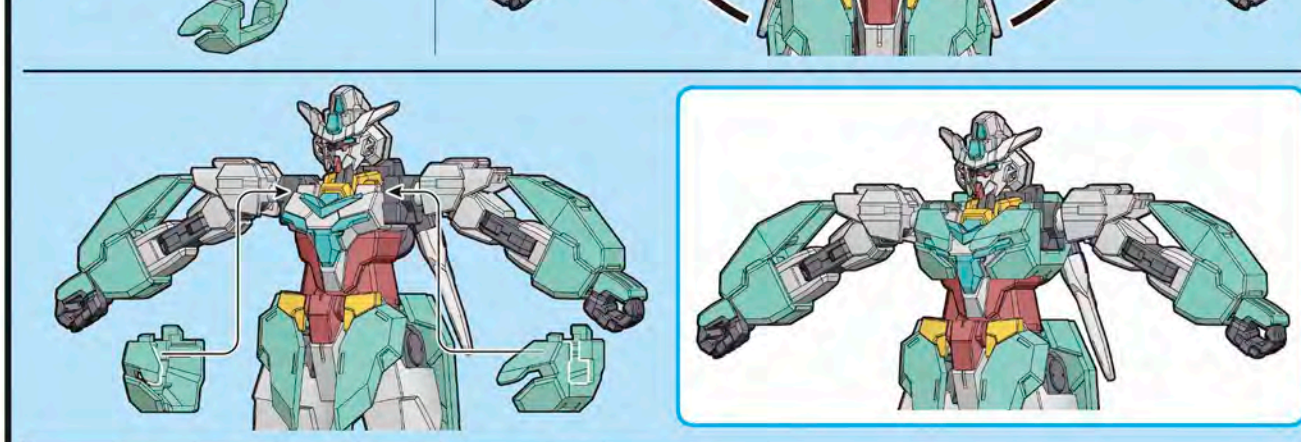

別売りの商品と組み
合わせてカスタマイズ!
Combine with separately sold products to customize!

ネプテイトユニットを
HGBD-R ユーラヴェンガンダム、
HGBD-R ネプテイトウェポンズ
(共に別売り)と組み合わせて
ネプテイトガンダムII!

Combine NEPTEIGHT UNIT with HGBD-R URAIVAN GUNDAM and HGBD-R NEPTEIGHT WEAPONS (both sold separately) to make NEPTEIGHT GUNDAM II!