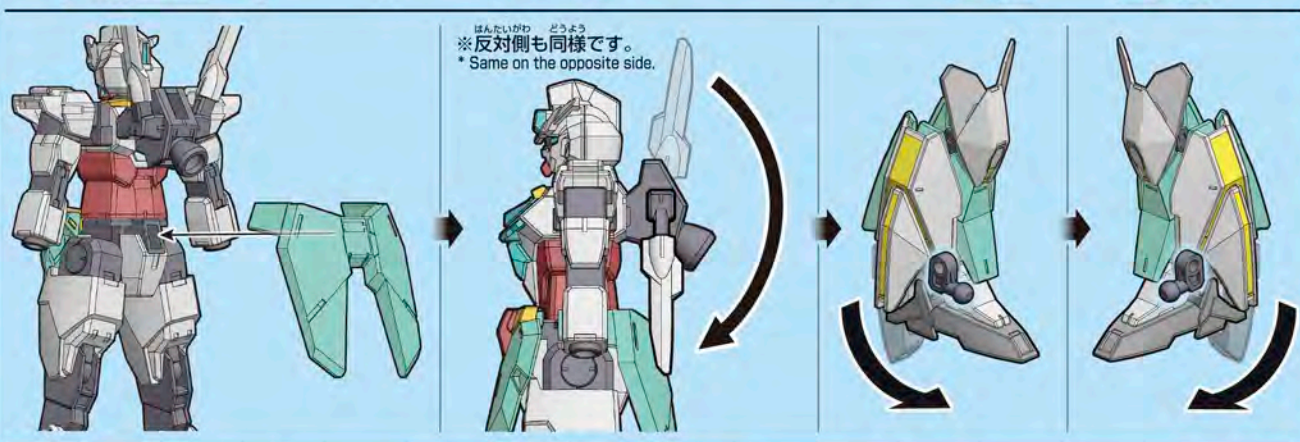

別売りの商品と組み
合わせてカスタマイズ!
Combine with separately sold products to customize!

ネプテイトユニットを
HGBD-R ユーラヴェンガンダム、
HGBD-R ネプテイトウェポンズ
(共に別売り)と組み合わせて
ネプテイトガンダムII!

Combine NEPTEIGHT UNIT with HGBD-R URAIVAN GUNDAM and HGBD-R NEPTEIGHT WEAPONS (both sold separately) to make NEPTEIGHT GUNDAM II!