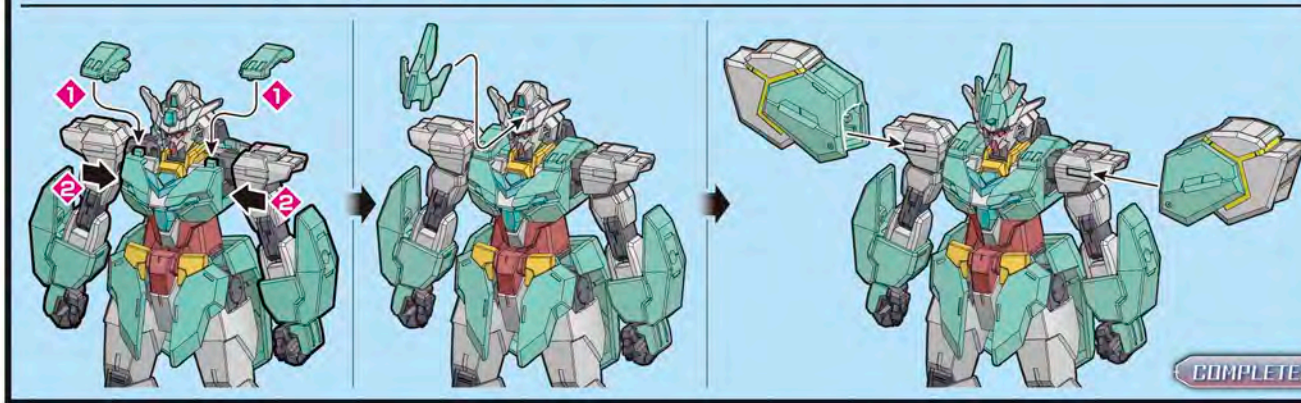

別売りの商品と組み
合わせてカスタマイズ!
Combine with separately sold products to customize!

ネプテイトユニットを
HGBD-R ユーラヴェンガンダム、
HGBD-R ネプテイトウェポンズ
(共に別売り)と組み合わせて
ネプテイトガンダムII!

Combine NEPTEIGHT UNIT with HGBD-R URAIVAN GUNDAM and HGBD-R NEPTEIGHT WEAPONS (both sold separately) to make NEPTEIGHT GUNDAM II!