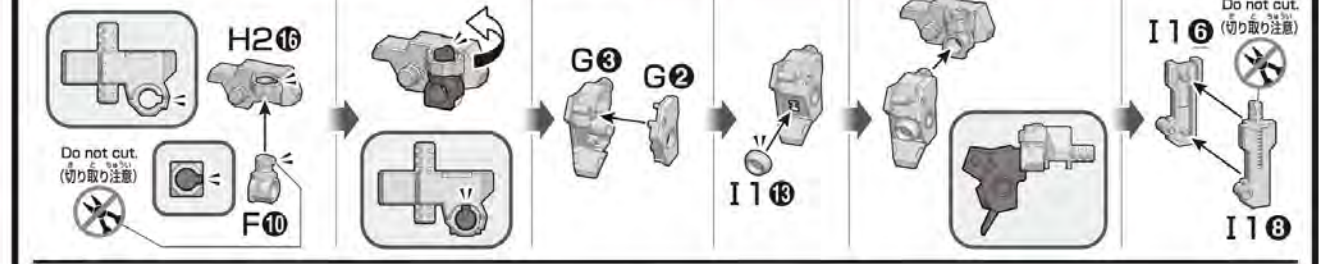

WARNING
 Parents and guardians, read the following instructions before use.
 ●CHOKING HAZARD - Small parts. Not for children under 3 years.

CAUTION
 ●Pay attention to sharp parts and edges.
 ●Pay attention to sharp parts. Be careful when handling.
 ●Cut the necessary parts from the sprue carefully, and discard the remnants.
 ●To avoid suffocation, do not put the plastic bag over your face.

※クリアパーツの中には、製造工程上泡が入っているものがあります。ご了承ください。
 * Bubbles may be present in the clear parts from manufacturing.

部品の向きや左右など、イラストをよく見て組み立ててください。
 Refer to the illustrations and pay attention to parts orientation/direction during assembly.
 形状が似ているパーツがありますので番号を確認し、順番に組み立ててください。
 Some parts may be difficult to distinguish from one another. Check the part numbers and follow the assembly order.