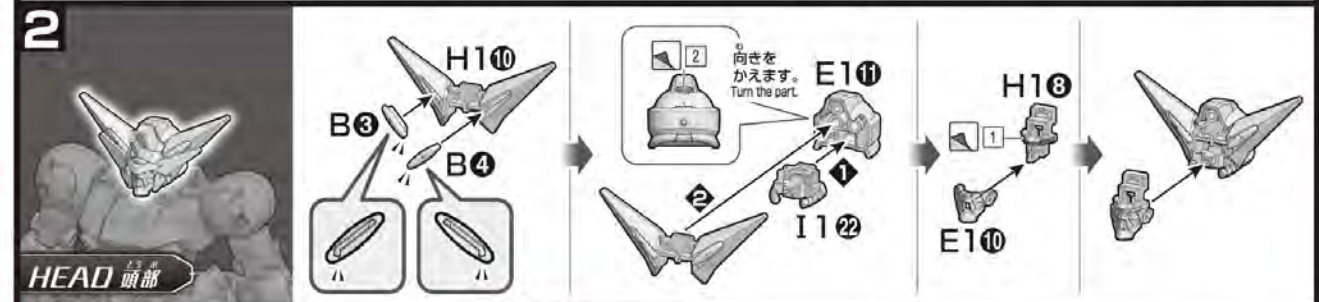

部品の向きや左右など、イラストをよく見て組み立ててください。
Refer to the illustrations and pay attention to parts orientation/direction during assembly.
形状が似ているパーツがありますので番号を確認し、順番に組み立ててください。
Some parts may be difficult to distinguish from one another. Check the part numbers and follow the assembly order.