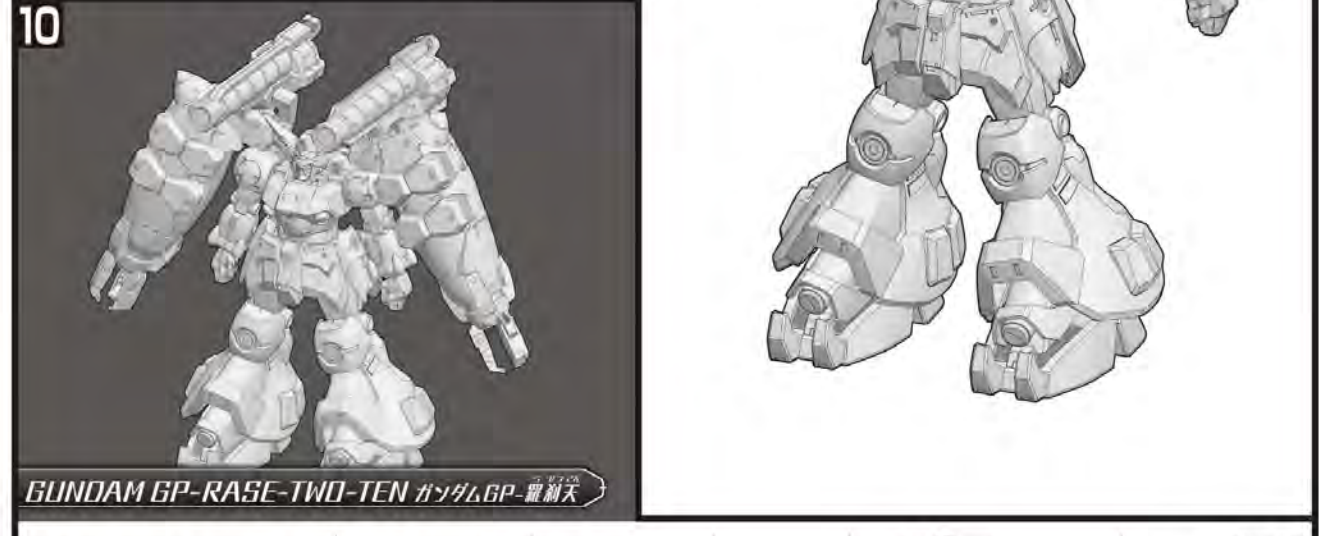

部品の向きや左右など、イラストをよく見て組み立ててください。
Refer to the illustrations and pay attention to parts orientation/direction during assembly.
形状が似ているパーツがありますので番号を確認し、順番に組み立ててください。
Some parts may be difficult to distinguish from one another. Check the part numbers and follow the assembly order.