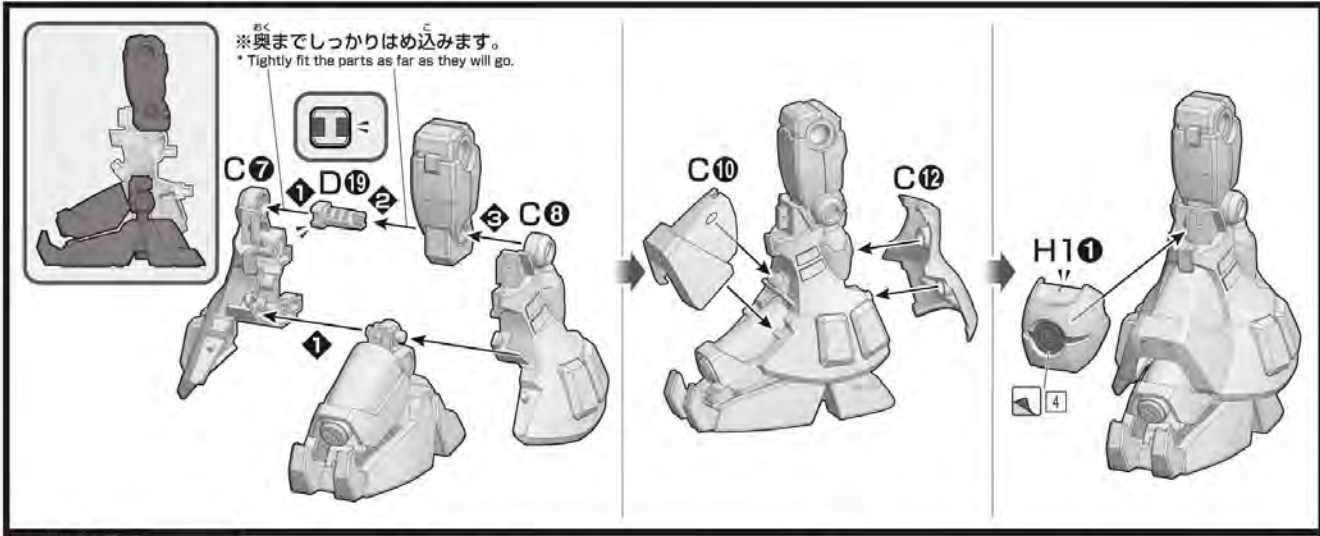

部品の向きや左右など、イラストをよく見て組み立ててください。
Refer to the illustrations and pay attention to parts orientation/direction during assembly.
形状が似ているパーツがありますので番号を確認し、順番に組み立ててください。
Some parts may be difficult to distinguish from one another. Check the part numbers and follow the assembly order.