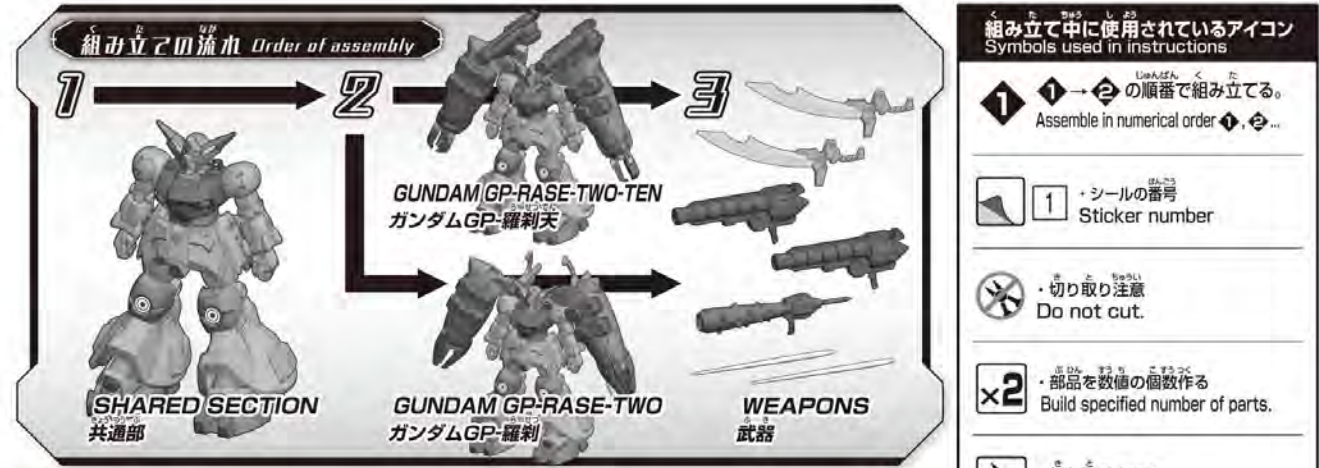

警告 (けいこく)
保護者の方へ 必ずお読みください。
●小部品があります。誤飲・窒息の危険がありますので、3才未満のお子様には絶対に与えないでください。

注意 (ちゅうい)
●線部が鋭い箇所がありますので、注意してください。
●先端が尖っている箇所がありますので、注意してください。
●部品はきれいに切り取り、切り取ったあとのクズは捨ててください。
●袋を頭からかぶったり、顔を覆ったりしないでください。窒息する恐れがあります。

WARNING
Parents and guardians, read the following instructions before use.
●CHOKING HAZARD - Small parts. Not for children under 3 years.

CAUTION
●Pay attention to sharp parts and edges.
●Pay attention to sharp parts. Be careful when handling.
●Cut the necessary parts from the sprue carefully, and discard the remnants.
●To avoid suffocation, do not put the plastic bag over your face.

パーツリスト Parts list (×印は使用しないパーツです。)
※本商品は精密加工を施している為、製造工程上、部品形状には多少の差異がございます。Intricate processing may create small differences in the parts during manufacturing.
× Indicates parts not needed.

A/パーツ A Parts (PS)	B/パーツ B Parts (PS)	C/パーツ C Parts (PS)	D/パーツ D Parts (ABS)	E1/パーツ E1 Parts (PS)
E2/パーツ E2 Parts (PS)	F/パーツ F Parts (PS)	G/パーツ G Parts (PS)	H1/パーツ H1 Parts (PS)	I1/パーツ I1 Parts (PS)
H2/パーツ H2 Parts (PS)	I2/パーツ I2 Parts (PS)	ソール Stickers	(PC-126) (PE)	

※クリアパーツの中には、製造工程上泡が入っているものがあります。ご了承ください。
* Bubbles may be present in the clear parts from manufacturing.

部品の向きや左右など、イラストをよく見て組み立ててください。
Refer to the illustrations and pay attention to parts orientation/direction during assembly.
形状が似ているパーツがありますので番号を確認し、順番に組み立ててください。
Some parts may be difficult to distinguish from one another. Check the part numbers and follow the assembly order.