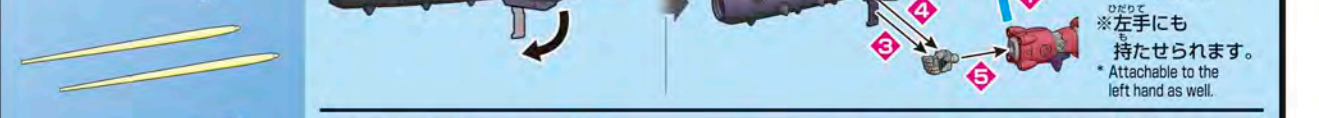

12

※この商品は、HG 1/144 ガンダムGP-羅刹天(1)体のみの入っています。
BANDAI SPIRITS 2020 MADE IN JAPAN * This package contains one set of "HG 1/144 GUNDAM GP-RASE-TWO-TEN" only.
5059224

HG 1/144 ガンダムGP-羅刹天 GUNDAM GP-RASE-TWO-TEN

※この商品は、HG 1/144 ガンダムGP-羅刹天(1)体のみの入っています。
BANDAI SPIRITS 2020 MADE IN JAPAN * This package contains one set of "HG 1/144 GUNDAM GP-RASE-TWO-TEN" only.
5059224

12

※この商品は、HG 1/144 ガンダムGP-羅刹天(1)体のみの入っています。
BANDAI SPIRITS 2020 MADE IN JAPAN * This package contains one set of "HG 1/144 GUNDAM GP-RASE-TWO-TEN" only.
5059224

11

※この商品は、HG 1/144 ガンダムGP-羅刹天(1)体のみの入っています。
BANDAI SPIRITS 2020 MADE IN JAPAN * This package contains one set of "HG 1/144 GUNDAM GP-RASE-TWO-TEN" only.
5059224

11

※この商品は、HG 1/144 ガンダムGP-羅刹天(1)体のみの入っています。
BANDAI SPIRITS 2020 MADE IN JAPAN * This package contains one set of "HG 1/144 GUNDAM GP-RASE-TWO-TEN" only.
5059224

COLOR GUIDE

※よりリアルに仕上げたい方は、こちらの基本色をご覧ください。
※塗装には、より安全な水性塗料の使用をおすすめします。
※カラー部分の塗装は、乾燥後に、乾燥力、カラーの色合いが異なる場合があります。
※ABS部分への塗装は、塗料の乾燥を待たせ、塗装はおこなってください。

本体赤(Red part)	本体赤(Red part)	本体赤(Red part)	本体赤(Red part)	本体赤(Red part)	武器ダークグレー	センサーイエロー
ホビーカラー(ホビー)	ホビーカラー(ホビー)	ホビーカラー(ホビー)	ホビーカラー(ホビー)	ホビーカラー(ホビー)	武器ダークグレー	センサーイエロー
ホビーカラー(ホビー)	ホビーカラー(ホビー)	ホビーカラー(ホビー)	ホビーカラー(ホビー)	ホビーカラー(ホビー)	武器ダークグレー	センサーイエロー
ホビーカラー(ホビー)	ホビーカラー(ホビー)	ホビーカラー(ホビー)	ホビーカラー(ホビー)	ホビーカラー(ホビー)	武器ダークグレー	センサーイエロー
ホビーカラー(ホビー)	ホビーカラー(ホビー)	ホビーカラー(ホビー)	ホビーカラー(ホビー)	ホビーカラー(ホビー)	武器ダークグレー	センサーイエロー

※この商品は、HG 1/144 ガンダムGP-羅刹天(1)体のみの入っています。
BANDAI SPIRITS 2020 MADE IN JAPAN * This package contains one set of "HG 1/144 GUNDAM GP-RASE-TWO-TEN" only.
5059224