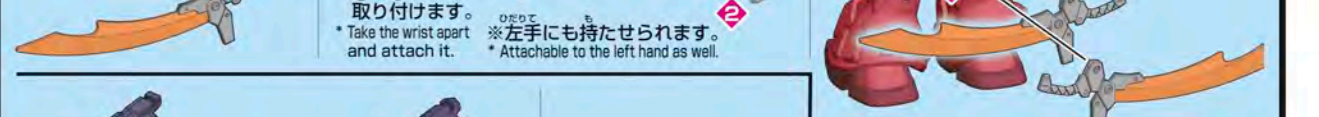

12

※この商品は、HG 1/144 ガンダムGP-羅刹天(1)体のみの入っています。
BANDAI SPIRITS 2020 MADE IN JAPAN * This package contains one set of "HG 1/144 GUNDAM GP-RASE-TWO-TEN" only.
5059224

HG 1/144 ガンダムGP-羅刹天 GUNDAM GP-RASE-TWO-TEN

※この商品は、HG 1/144 ガンダムGP-羅刹天(1)体のみの入っています。
BANDAI SPIRITS 2020 MADE IN JAPAN * This package contains one set of "HG 1/144 GUNDAM GP-RASE-TWO-TEN" only.
5059224

12

※この商品は、HG 1/144 ガンダムGP-羅刹天(1)体のみの入っています。
BANDAI SPIRITS 2020 MADE IN JAPAN * This package contains one set of "HG 1/144 GUNDAM GP-RASE-TWO-TEN" only.
5059224

11

※この商品は、HG 1/144 ガンダムGP-羅刹天(1)体のみの入っています。
BANDAI SPIRITS 2020 MADE IN JAPAN * This package contains one set of "HG 1/144 GUNDAM GP-RASE-TWO-TEN" only.
5059224

11

※この商品は、HG 1/144 ガンダムGP-羅刹天(1)体のみの入っています。
BANDAI SPIRITS 2020 MADE IN JAPAN * This package contains one set of "HG 1/144 GUNDAM GP-RASE-TWO-TEN" only.
5059224

COLOR GUIDE

※よりリアルに仕上げたい方は、こちらの基本色をご覧ください。
※塗装には、より安全な水性塗料の使用をおすすめします。
※カラー部分の塗装は、乾燥後に、乾燥力、カラーの色合いが異なる場合があります。
※ABS部分への塗装は、塗料の乾燥を待たせ、塗装はおこなってください。

本体赤(Red part)	本体赤(Red part)	本体赤(Red part)	本体赤(Red part)	本体赤(Red part)	武器ダークグレー	センサーイエロー
ホビーカラー(ホビー)	ホビーカラー(ホビー)	ホビーカラー(ホビー)	ホビーカラー(ホビー)	ホビーカラー(ホビー)	武器ダークグレー	センサーイエロー
ホビーカラー(ホビー)	ホビーカラー(ホビー)	ホビーカラー(ホビー)	ホビーカラー(ホビー)	ホビーカラー(ホビー)	武器ダークグレー	センサーイエロー
ホビーカラー(ホビー)	ホビーカラー(ホビー)	ホビーカラー(ホビー)	ホビーカラー(ホビー)	ホビーカラー(ホビー)	武器ダークグレー	センサーイエロー
ホビーカラー(ホビー)	ホビーカラー(ホビー)	ホビーカラー(ホビー)	ホビーカラー(ホビー)	ホビーカラー(ホビー)	武器ダークグレー	センサーイエロー

※この商品は、HG 1/144 ガンダムGP-羅刹天(1)体のみの入っています。
BANDAI SPIRITS 2020 MADE IN JAPAN * This package contains one set of "HG 1/144 GUNDAM GP-RASE-TWO-TEN" only.
5059224