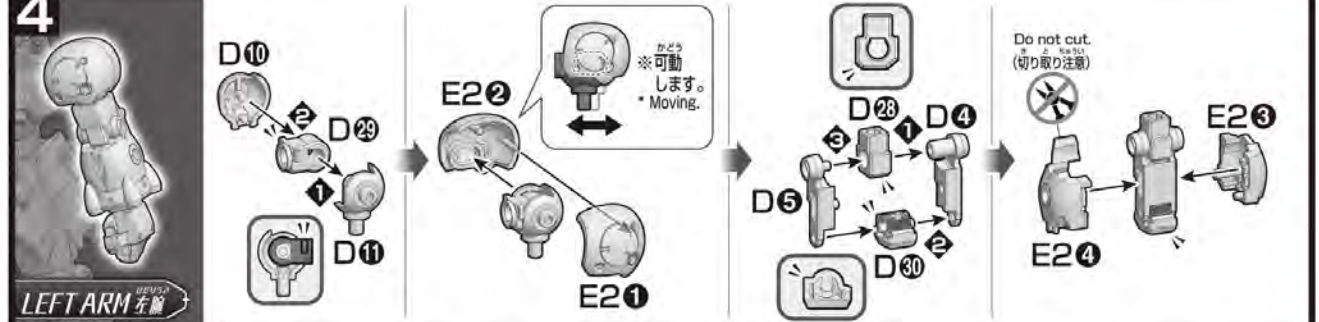

WARNING
 Parents and guardians, read the following instructions before use.
 ●CHOKING HAZARD - Small parts. Not for children under 3 years.

CAUTION
 ●Pay attention to sharp parts and edges.
 ●Pay attention to sharp parts. Be careful when handling.
 ●Cut the necessary parts from the sprue carefully, and discard the remnants.
 ●To avoid suffocation, do not put the plastic bag over your face.

※クリアパーツの中には、製造工程上泡が入っているものがあります。ご了承ください。
 * Bubbles may be present in the clear parts from manufacturing.

部品の向きや左右など、イラストをよく見て組み立ててください。
 Refer to the illustrations and pay attention to parts orientation/direction during assembly.
 形状が似ているパーツがありますので番号を確認し、順番に組み立ててください。
 Some parts may be difficult to distinguish from one another. Check the part numbers and follow the assembly order.