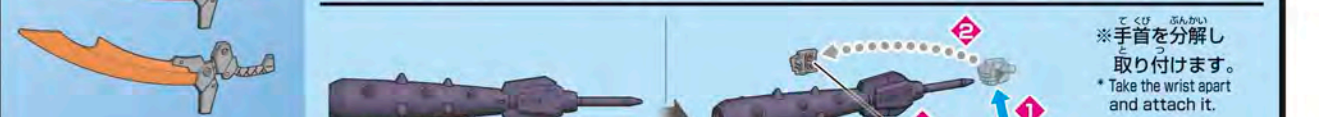

12

※この商品は、HG 1/144 ガンダムGP-羅刹天(1)体のみの入っています。
BANDAI SPIRITS 2020 MADE IN JAPAN * This package contains one set of "HG 1/144 GUNDAM GP-RASE-TWO-TEN" only.
5059224

HG 1/144 ガンダムGP-羅刹天 GUNDAM GP-RASE-TWO-TEN

※この商品は、HG 1/144 ガンダムGP-羅刹天(1)体のみの入っています。
BANDAI SPIRITS 2020 MADE IN JAPAN * This package contains one set of "HG 1/144 GUNDAM GP-RASE-TWO-TEN" only.
5059224

12

※この商品は、HG 1/144 ガンダムGP-羅刹天(1)体のみの入っています。
BANDAI SPIRITS 2020 MADE IN JAPAN * This package contains one set of "HG 1/144 GUNDAM GP-RASE-TWO-TEN" only.
5059224

11

※この商品は、HG 1/144 ガンダムGP-羅刹天(1)体のみの入っています。
BANDAI SPIRITS 2020 MADE IN JAPAN * This package contains one set of "HG 1/144 GUNDAM GP-RASE-TWO-TEN" only.
5059224

11

※この商品は、HG 1/144 ガンダムGP-羅刹天(1)体のみの入っています。
BANDAI SPIRITS 2020 MADE IN JAPAN * This package contains one set of "HG 1/144 GUNDAM GP-RASE-TWO-TEN" only.
5059224

COLOR GUIDE

※よりリアルに仕上げたい方は、こちらの基本色をご覧ください。
※塗装には、より安全な水性塗料の使用をおすすめします。
※カラー部分の塗装は、乾燥後に、乾燥力、カラーの色合いが異なる場合があります。
※ABS部分への塗装は、塗料の乾燥を待たせ、塗装はおこなってください。

本体赤(Red part)	本体赤(Red part)	本体赤(Red part)	本体赤(Red part)	本体赤(Red part)	武器ダークグレー	センサーイエロー
ホビーカラー(ホビー)	ホビーカラー(ホビー)	ホビーカラー(ホビー)	ホビーカラー(ホビー)	ホビーカラー(ホビー)	武器ダークグレー	センサーイエロー
ホビーカラー(ホビー)	ホビーカラー(ホビー)	ホビーカラー(ホビー)	ホビーカラー(ホビー)	ホビーカラー(ホビー)	武器ダークグレー	センサーイエロー
ホビーカラー(ホビー)	ホビーカラー(ホビー)	ホビーカラー(ホビー)	ホビーカラー(ホビー)	ホビーカラー(ホビー)	武器ダークグレー	センサーイエロー
ホビーカラー(ホビー)	ホビーカラー(ホビー)	ホビーカラー(ホビー)	ホビーカラー(ホビー)	ホビーカラー(ホビー)	武器ダークグレー	センサーイエロー

※この商品は、HG 1/144 ガンダムGP-羅刹天(1)体のみの入っています。
BANDAI SPIRITS 2020 MADE IN JAPAN * This package contains one set of "HG 1/144 GUNDAM GP-RASE-TWO-TEN" only.
5059224