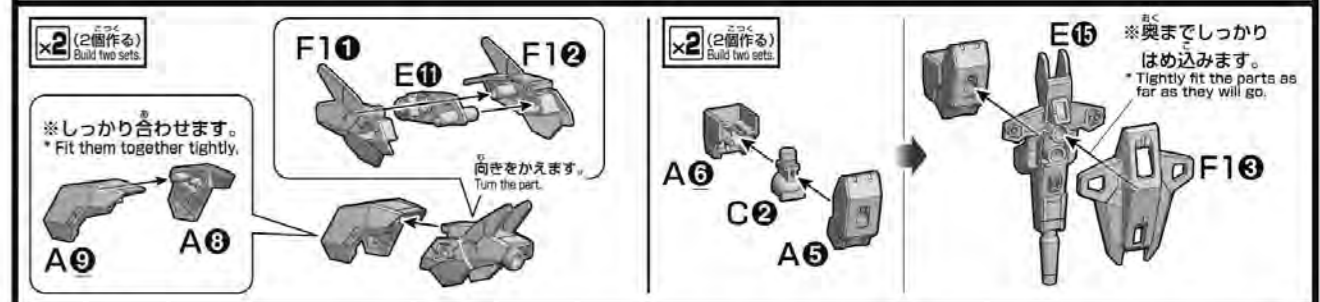

WARNING
Parents and guardians, read the following instructions before use.
●CHOKING HAZARD - Small parts. Not for children under 3 years.

CAUTION
●Pay attention to sharp parts and edges.
●Pay attention to sharp parts. Be careful when handling.
●Cut the necessary parts from the sprue carefully, and discard the remnants.
●To avoid asphyxiation, do not put the plastic bag over your face.

パーツリスト Parts list (X印は使用しないパーツです。)
X indicates parts not needed.

A/パーツ A Parts (PS)	B1/パーツ B1 Parts (PS)	C/パーツ C Parts (PS)	D/パーツ D Parts (PS)
E/パーツ E Parts (PS)	F1/パーツ F1 Parts (PS)	F2/パーツ F2 Parts (PS)	BA-Q/パーツ BA-Q Parts (PS)
SB-9A/パーツ SB-9A Parts (PS)	シール Stickers	(PC-002) (PE)	

※パーツ番号はパーツの裏側に表記されています。
* Part numbers are written on the back of each part.

※本商品は精密な加工を施しているため、製造工程上、部品形状には多少の差異がございます。
* Intricate processing may create small differences in the parts during manufacturing.
* Bubbles may be present in the clear parts from manufacturing.

※部品の向きや左右など、イラストをよく見て組み立ててください。
Pay attention to the illustrations and pay attention to parts orientation/direction during assembly.

※形状が似ているパーツがありますので番号を確認し、順番に組み立ててください。
Some parts may be difficult to distinguish from one another. Check the part numbers and follow the assembly order.