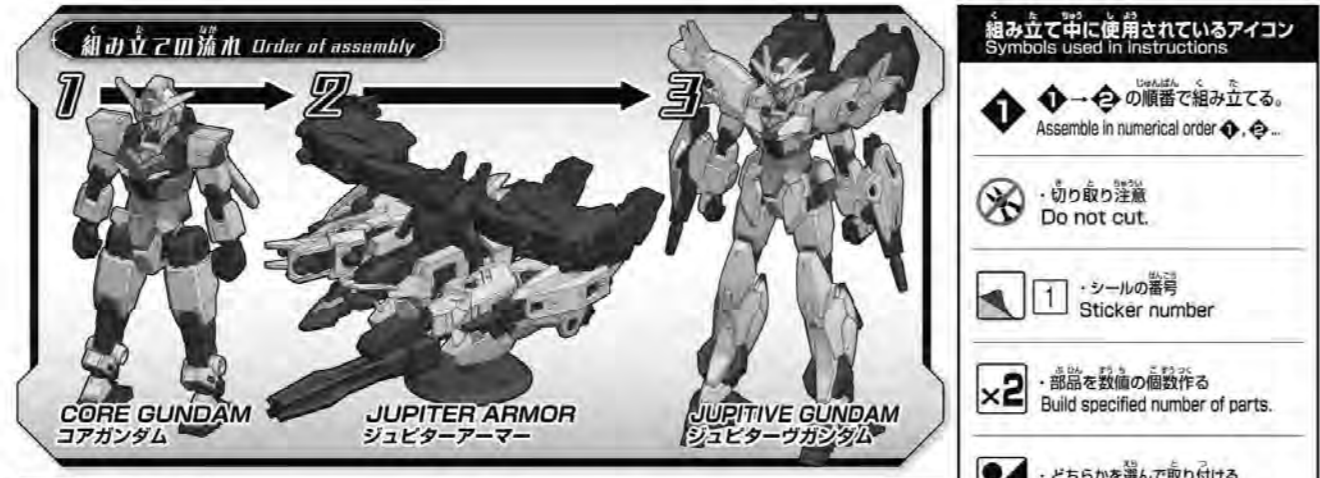

警告 (けいこく)
保護者の方へ 必ずお読みください。
●小部品があります。腐敗・窒息の危険がありますので、3才未満のお子様には絶対に与えないでください。

注意 (ちゅうい)
●線部が鋭い箇所がありますので、注意してください。
●先端が尖っている箇所がありますので、注意してください。
●部品はきれいに切り取り、取り残ったあとのクズは捨ててください。
●袋を頭からかぶったり、顔を覆ったりしないでください。
窒息する恐れがあります。

WARNING
Parents and guardians, read the following instructions before use.
●CHOKING HAZARD - Small parts. Not for children under 3 years.

CAUTION
●Pay attention to sharp parts and edges.
●Pay attention to sharp parts. Be careful when handling.
●Cut the necessary parts from the sprue carefully, and discard the remnants.
●To avoid asphyxiation, do not put the plastic bag over your face.

パーツリスト Parts list (X印は使用しないパーツです。)
X indicates parts not needed.

A/パーツ A Parts (PS)	B1/パーツ B1 Parts (PS)	C/パーツ C Parts (PS)	D/パーツ D Parts (PS)
E/パーツ E Parts (PS)	F1/パーツ F1 Parts (PS)	F2/パーツ F2 Parts (PS)	BA-Q/パーツ BA-Q Parts (PS)
SB-9A/パーツ SB-9A Parts (PS)	シール Stickers	(PC-002) (PE)	

※パーツ番号はパーツの裏側に表記されています。
* Part numbers are written on the back of each part.

※本商品は精密な加工を施しているため、製造工程上、部品形状には多少の差異がございます。
* Intricate processing may create small differences in the parts during manufacturing.
* Bubbles may be present in the clear parts from manufacturing.

※部品の向きや左右など、イラストをよく見て組み立ててください。
Pay attention to the illustrations and pay attention to parts orientation/direction during assembly.

※形状が似ているパーツがありますので番号を確認し、順番に組み立ててください。
Some parts may be difficult to distinguish from one another. Check the part numbers and follow the assembly order.