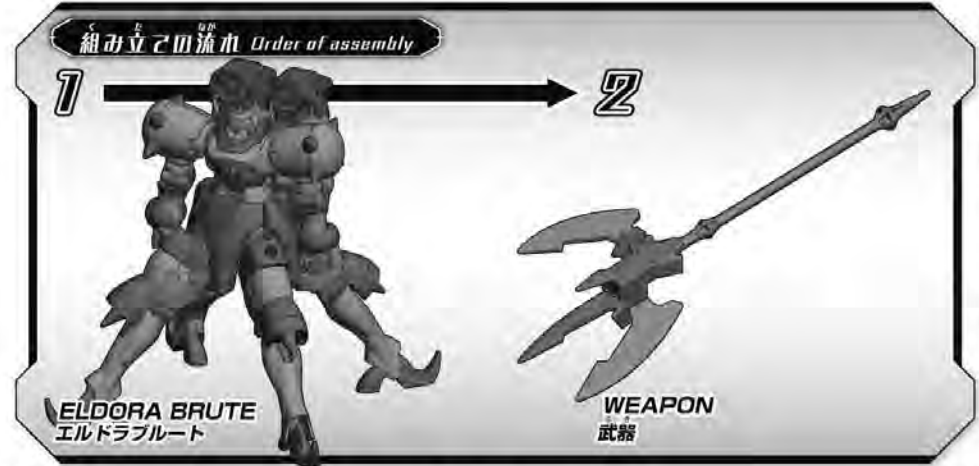

※部品の向きや左右など、イラストをよく見て組み立ててください。
Refer to the illustrations and pay attention to parts orientation/direction during assembly.
※形状が似ている部品がありますので番号を確認し、順番に組み立ててください。
Some parts may be difficult to distinguish from one another. Check the part numbers and follow the assembly order.

1. 組み立て中に使用されているアイコン
   Symbols used in instructions
2. 1 → 2 の順番で組み立てる。
     Assemble in numerical order 1, 2...
   - 1 シール (シール) の番号
     Sticker number
   - 2 どちらかを選んで取り付ける
     Select a part to attach.
   - ✂ 切り取り注意
     Do not cut.
   - x2 部品を数値の個数作る
     Build specified number of parts.
   - ✂ 切り取るここ
     Cut here.

パーツリスト Parts list (X印は使用しないパーツです。)
* Indicates parts not needed.

A1/パーツ A Parts (PS)	B1/パーツ B1 Parts (PS)	B2/パーツ B2 Parts (PS)	D1/パーツ D1 Parts (PS)
E1/パーツ E1 Parts (PS)	E2/パーツ E2 Parts (PS)	F1/パーツ F1 Parts (PS)	F2/パーツ F2 Parts (PS)
D2/パーツ D2 Parts (PS)	PC-7 (PE)	シール Stickers (PE)	

※本商品は精密な加工を施している為、製造工程上、部品形状には多少の差異がございます。
* Intricate processing may create small differences in the parts during manufacturing.