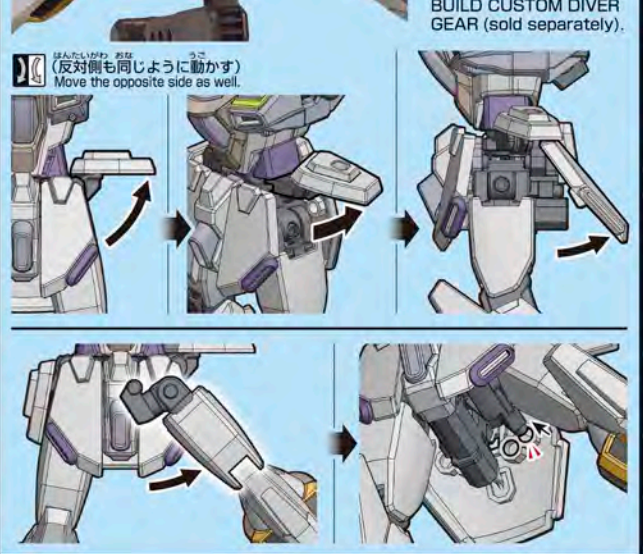

BANDAI

5058203