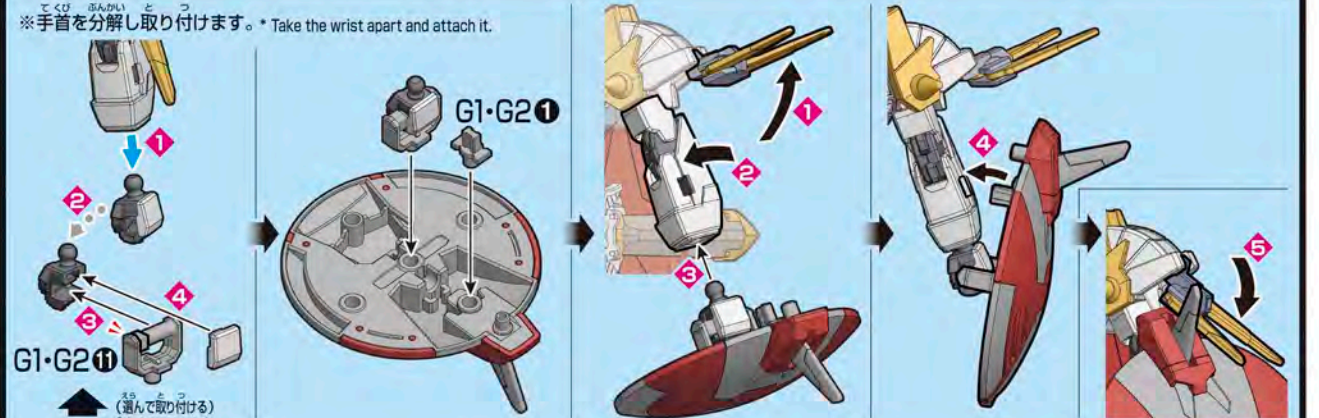

BANDAI

5058203