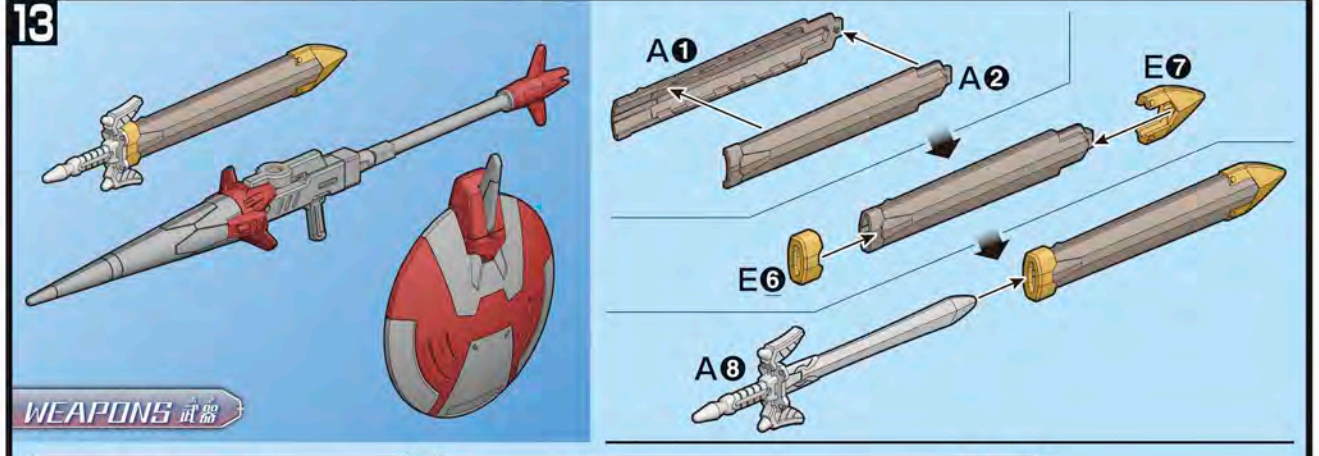

BANDAI

5058203