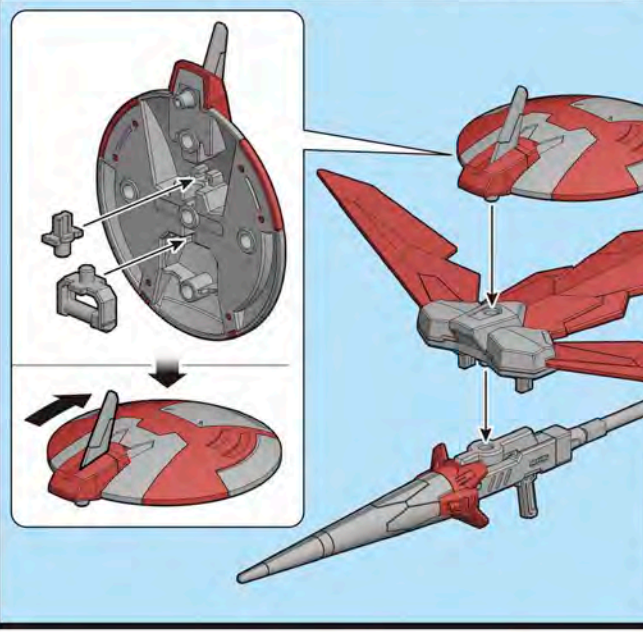

BANDAI

5058203