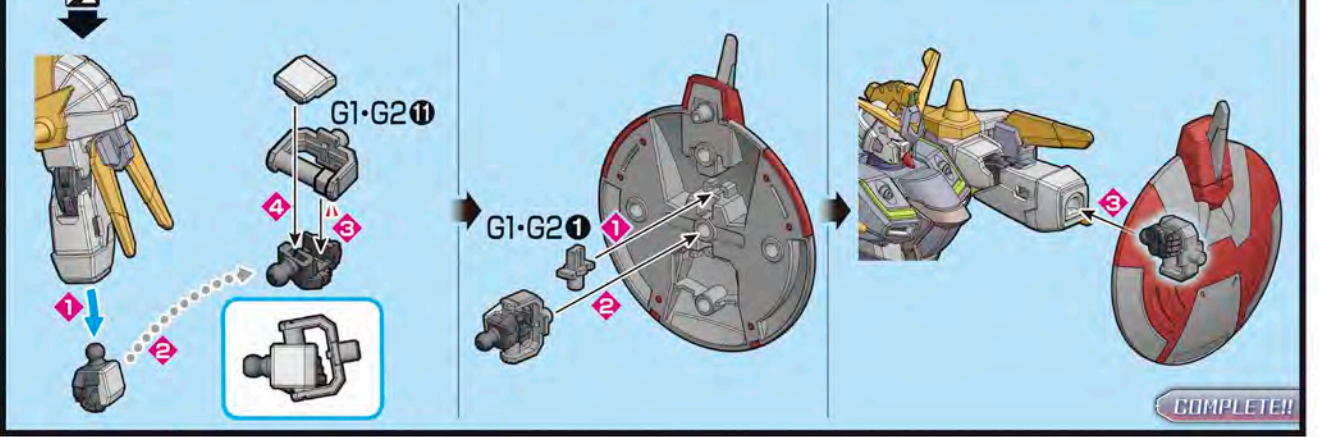

BANDAI

5058203