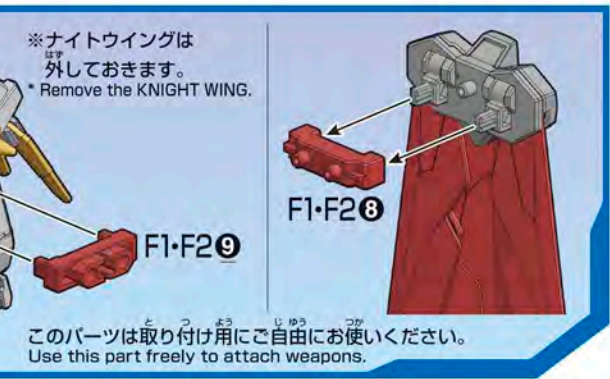

BANDAI

5058203