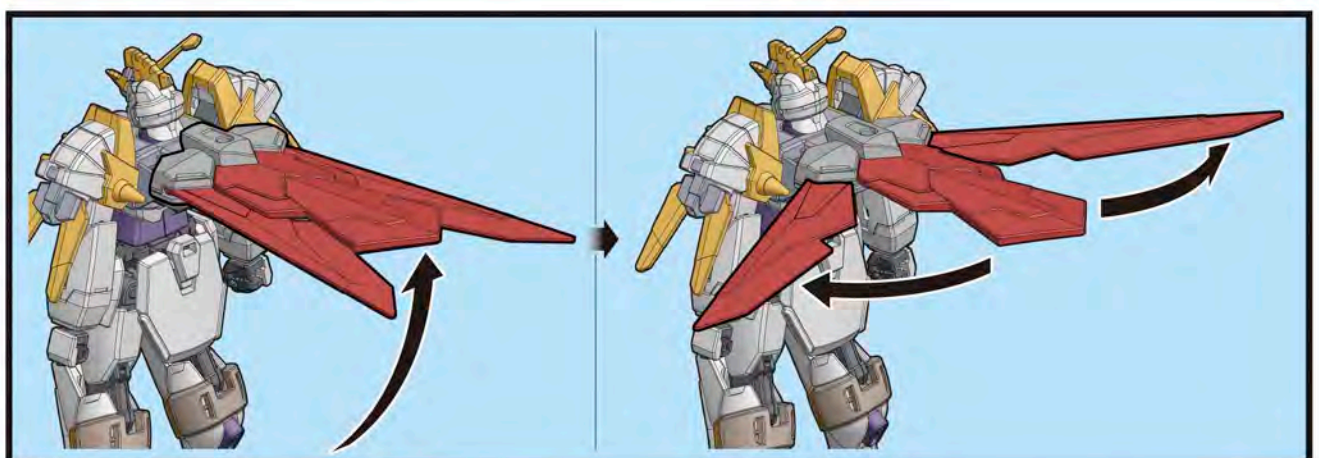

BANDAI

5058203