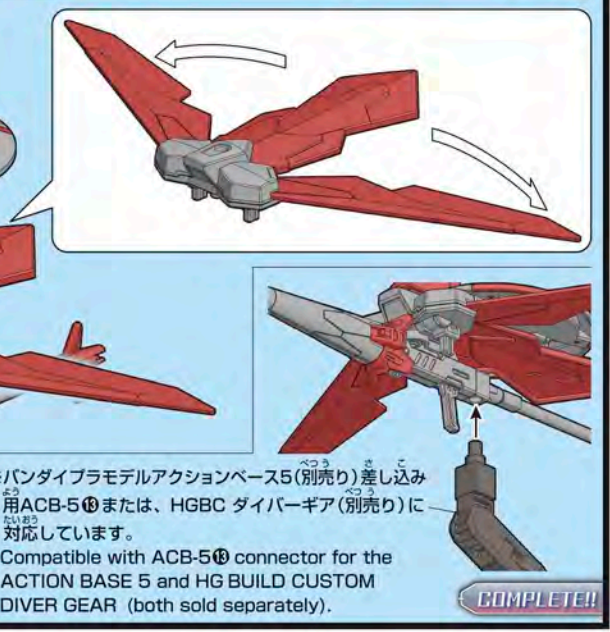

BANDAI

5058203