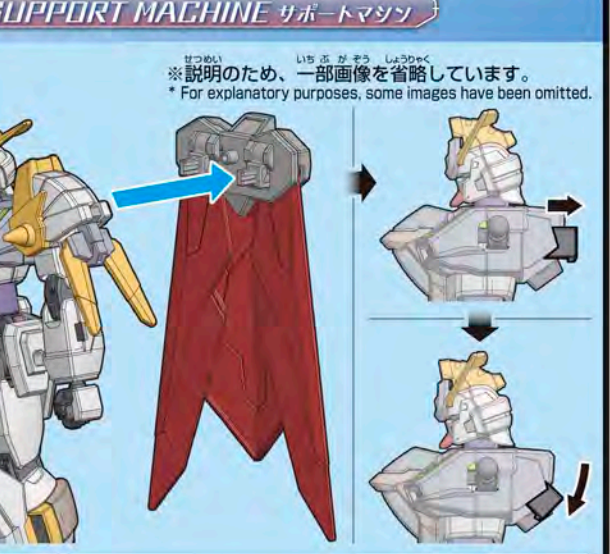

BANDAI

5058203