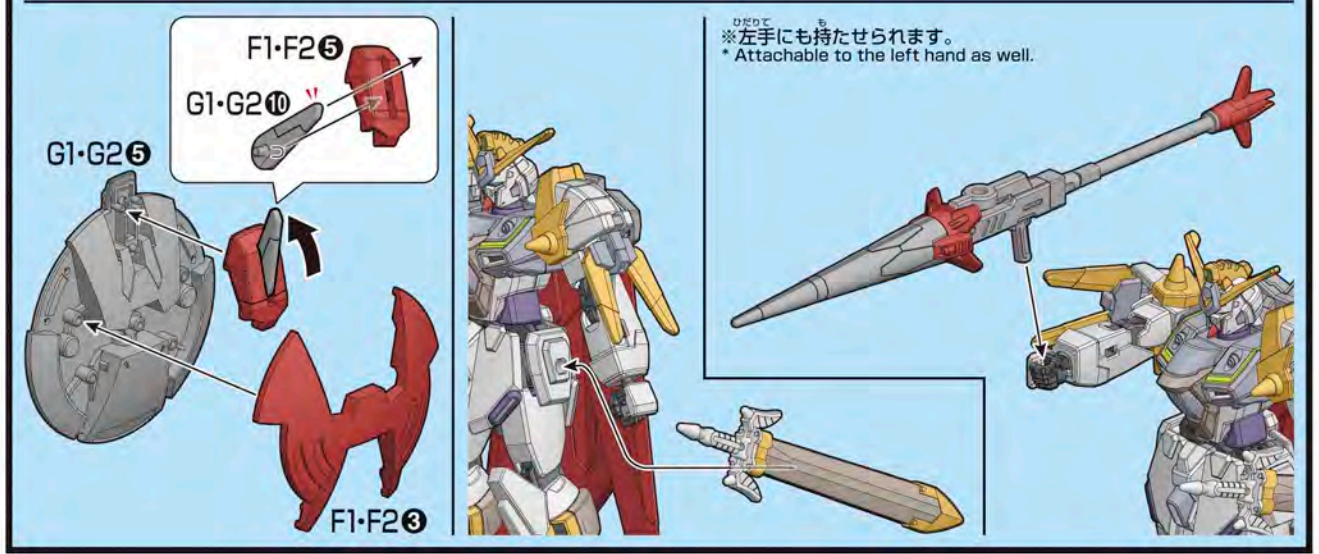

BANDAI

5058203