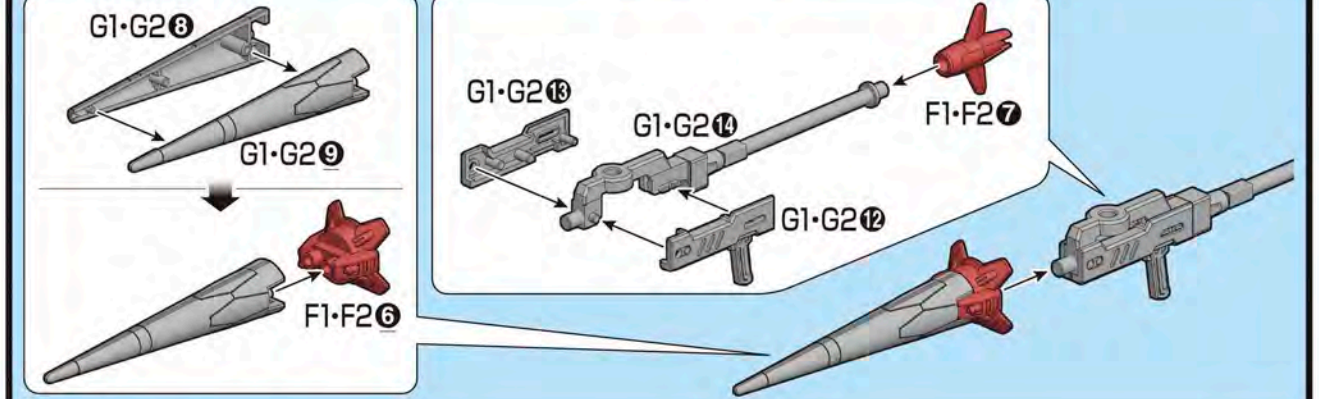

BANDAI

5058203