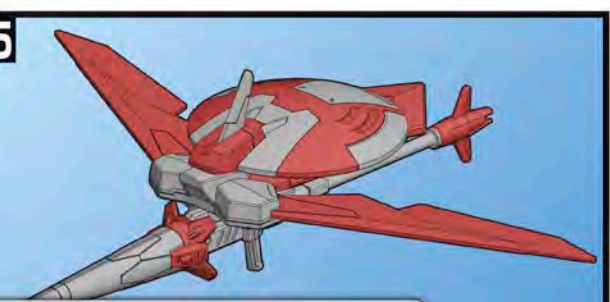

BANDAI

5058203